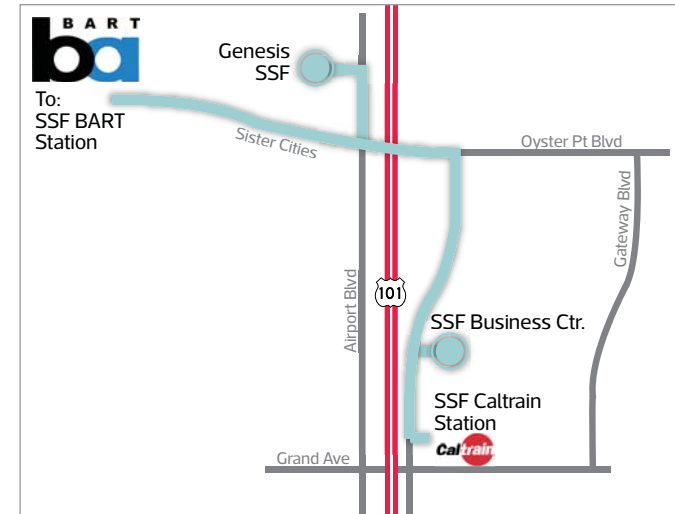

# Shuttle Schedule

## CALTRAIN/BART

\* Shuttles run approximately every 40 minutes during peak commuting hours.

GENESIS-SSF ONE TOWER PLACE - AM Schedule						
	Trains Arrive SSF BART					
Pittsburg/Bay Point	6:34	7:19	8:04	8:49		9:49
Richmond	6:42	7:27	7:57	8:42		9:42
	SHUTTLE DEPARTS SSF BART					
Shuttle Departs SSF BART	6:50	7:32	8:10	8:58		9:55
	SHUTTLE ARRIVES AT EMPLOYER STOP					
Genesis SSF	7:01	7:43	8:21	9:09		*10:06
SSF Business Ctr. (Dubuque)	7:06	7:48	8:26	9:14		*10:11
	Trains Arrive SSF Caltrain					
Train Numbers	207	211	221	227	231	
Northbound Service	7:09	7:34	8:35	9:13	9:32	
Train Numbers	208	218	228	134		
Southbound Service	6:31	7:31	8:31	9:17		
	Shuttle Departs SSF Caltrain					
Shuttle Departs SSF Caltrain	7:13	7:51	8:39	9:21	9:36	
	SHUTTLE ARRIVES AT EMPLOYER STOP					
SSF Business Ctr. (Dubuque)	7:16	7:54	8:42	9:24	9:39	
Genesis SSF	7:21	7:59	8:47	9:29	9:44	
Trip Number	AM-1	AM-2	AM-3	AM-4	AM-5	AM-6

BART Shuttle:  
11 minutes to/from Genesis SSF

Caltrain Shuttle:  
8 minutes to/from Genesis SSF

**So. San Francisco BART Stn.:** The One Tower Place shuttle serves "Stop #6".

**So. San Francisco Caltrain Stn.:** The One Tower Place shuttle stops in the parking lot, near the Caltrain ticket machine/booth.

\*Shuttle DROP-OFF Only  
**Bold / Italics: Trip serves the SSF Caltrain Station**

Ferry Shuttle:  
 18 minutes to/from Genesis SSF