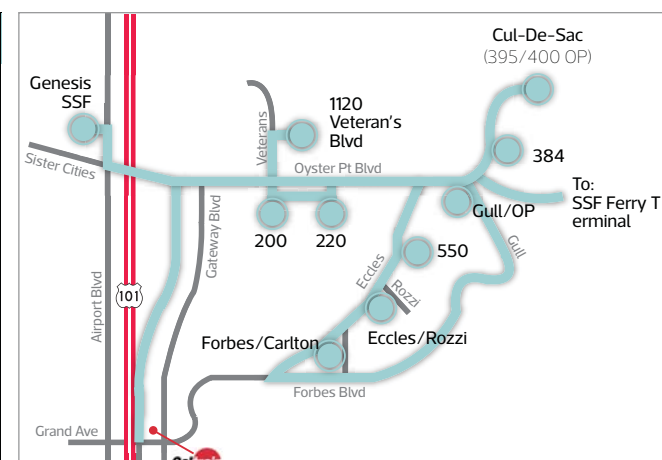

*Shuttle DROP-OFF Only
Bold / Italics: Trip serves the SSF Caltrain Station
Wednesday and Friday Service ONLY to SF Ferry Bldg/Pier 41
Schedules are subject to change

OYSTER POINT FERRY - PM Schedule				
	FERRY ARRIVES SSF FERRY TERMINAL			
Oakland/Alameda (to SSF)	-	-	-	-
	SHUTTLE DEPARTS SSF FERRY TERMINAL			
To SSF Ferry / Caltrain, Take Shuttle Listed >>>	Oyster Point Ferry Shuttle	Oyster Point Ferry Shuttle	Oyster Point Ferry Shuttle	
Shuttle Departs SSF Ferry Terminal	-	-	-	-
	SHUTTLE DEPARTS SSF CALTRAIN STATION			
Shuttle Departs SSF Caltrain	3:44	4:44	6:24	
	SHUTTLE ARRIVES AT EMPLOYERS			
SSF Business Ctr. (Dubuque)	3:46	4:46	6:26	
Genesis SSF	3:50	4:50	6:30	
1120 Veteran's Blvd.	3:55	4:55	6:35	
220 Oyster Point	3:57	4:57	6:37	
200 Oyster Point	3:57	4:57	6:37	
Gull / Oyster Point Blvd.	3:59	4:59	6:39	
Forbes / Carlton Ct.	4:01	5:01	6:41	
Eccles/Rozzi	4:02	5:02	6:42	
550 Eccles	4:03	5:03	6:43	
384 Oyster Point	4:05	5:05	6:45	
Cul-De-Sac (395/400 OP Blvd)	4:06	5:06	6:46	
	SHUTTLE ARRIVES SSF FERRY TERMINAL			
Shuttle Arrives SSF Ferry Terminal	4:10	5:10	*6:50	
	FERRY DEPARTS SSF TERMINAL			
SSF (to Oakland/Alameda)	4:20	5:20	7:00	
Trip Number	OPF-11	OPF-12	OPF-13	

*Shuttle DROP-OFF Only
Bold / Italics: Trip serves the SSF Caltrain Station

Ferry Shuttle:
18 minutes to/from Genesis SSF